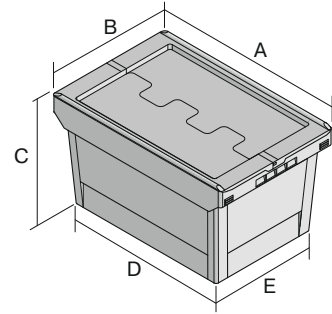

Multi-purpose containers MB, with locking system

MBD86421R BS1 | Data sheet

Pos. Dimensions, tolerances as specified in DIN 16901

A	Outside length top	800 mm
B	Outside width top	600 mm
C	Height	453 mm
D	Base length outside	690 mm
E	Base width outside	508 mm

Product features	*Load capacity as specified in EN 13117
Proper weight	8.79 kg
*Stacking load	300 kg
*Load capacity	50 kg
Volume	147 Litres
ESD	No
Food safety	-
Material	PP
Stock item	-
Pcs/pack	1
Colour	dove blue
Ref. no.	6-20292

Other colours / special colours on request

Dimensions, tolerances as specified in DIN 16901	
Outside length top	800 mm
Outside width top	600 mm
Height	453 mm

Information & Service
www.bito.com

BITO
 STORAGE
 SYSTEMS

Multi-purpose containers MB, with locking system

MBD86421R BS1 | Accessories

Label covers
for multi-purpose containers MB
W 60 x H 80.4 mm
6-15244

Transport dolly
for multi-purpose containers sized
800 x 400 mm and 800 x 600 mm
L 720 x W 540 mm
6-19439